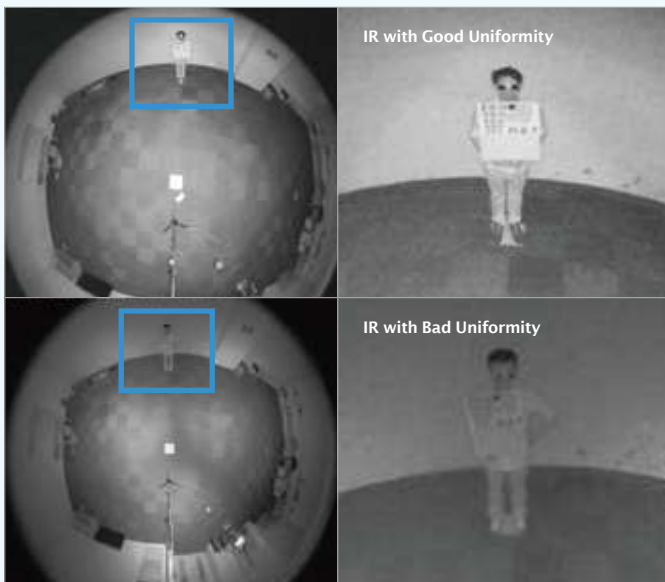

FE8181/81V

Fisheye Network Camera

5MP · 360° Surround View · 360° 10 Meter IR · Smart IR · 3DNR · IP66 · IK10 · Pixel Calculator

VIVOTEK FE8181/81V are the latest fisheye fixed dome network cameras from VIVOTEK, featuring a detailed 5-Megapixel resolution sensor with superb image quality. Equipped with a fisheye lens for 180° panoramic view (wall mount) or 360° surround view (ceiling/floor/table mount) without blind spots, the cameras are able to provide coverage of wide, open areas, such as airports, shopping malls, parking lots, retail stores, offices and more.

The FE8181/81V, true day/night cameras, feature a removable IR-cut filter, maintaining clear images 24 hours a day, with built-in IR LEDs enabling the camera to provide uniformly 360° surround illumination for clear viewing up to 10 meters, even in completely dark environments.

Key Features

- 5-Megapixel CMOS Sensor
- 30 fps @ 1080p Full HD
- 1.5 mm Fisheye Lens for 180° Panoramic View and 360° Surround View
- Removable IR-cut Filter for Day & Night Function
- EN50155 Compliance for Professional Mobile Surveillance (FE8181V)
- Real-time H.264, MPEG-4, and MJPEG Compression (Triple Codec)
- WDR Enhancement for Unparalleled Visibility in Extremely Bright and Dark Environments
- Vandal-proof IK10-rated and Weather-proof IP66-rated Housing (FE8181V)
- ePTZ for Data Efficiency
- Built-in 802.3at Compliant PoE
- Built-in MicroSD/SDHC/SDXC Card Slot for On-board Storage
- Pixel Calculator for Image Clarity Measurement
- Support Local Dewarping