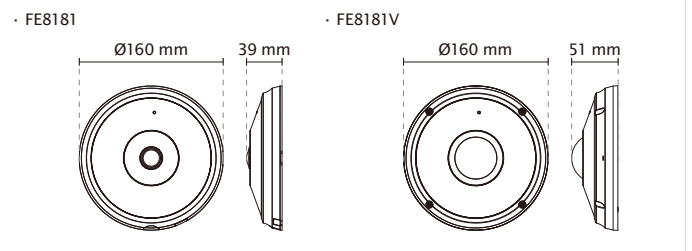

Dimensions

Compatible Accessories

Mounting Kits

Power Adapter

PoE Kits

All specifications are subject to change without notice. Copyright © VIVOTEK INC. All rights reserved.

Distributed by:

VIVOTEK INC.
6F, No.192, Lien-Cheng Rd., Chung-Ho,
New Taipei City, 235, Taiwan, R.O.C.
T: +886-2-82455282 F: +886-2-82455532
E: sales@vivotek.com

VIVOTEK USA
2050 Ringwood Avenue,
San Jose, CA 95131
T: 408-773-8686 F: 408-773-8298
E: salesusa@vivotek.com

VIVOTEK Europe
Randstad 22-133, 1316BW Almere,
The Netherlands
T: +31(0)36-5298-434
E: sales@vivotek.com

Ver 1.6